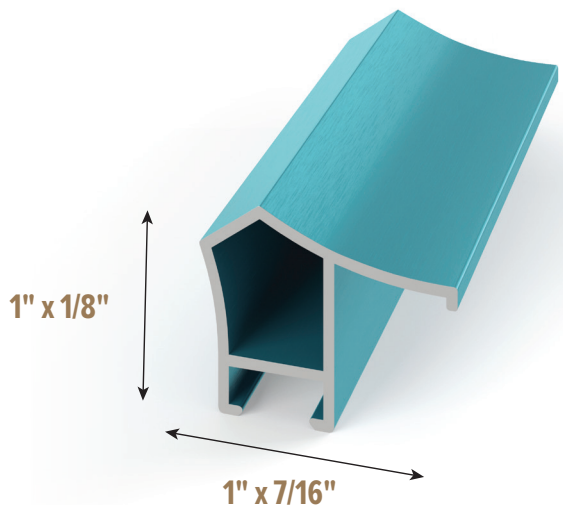

PRISMATIC Frame Profile