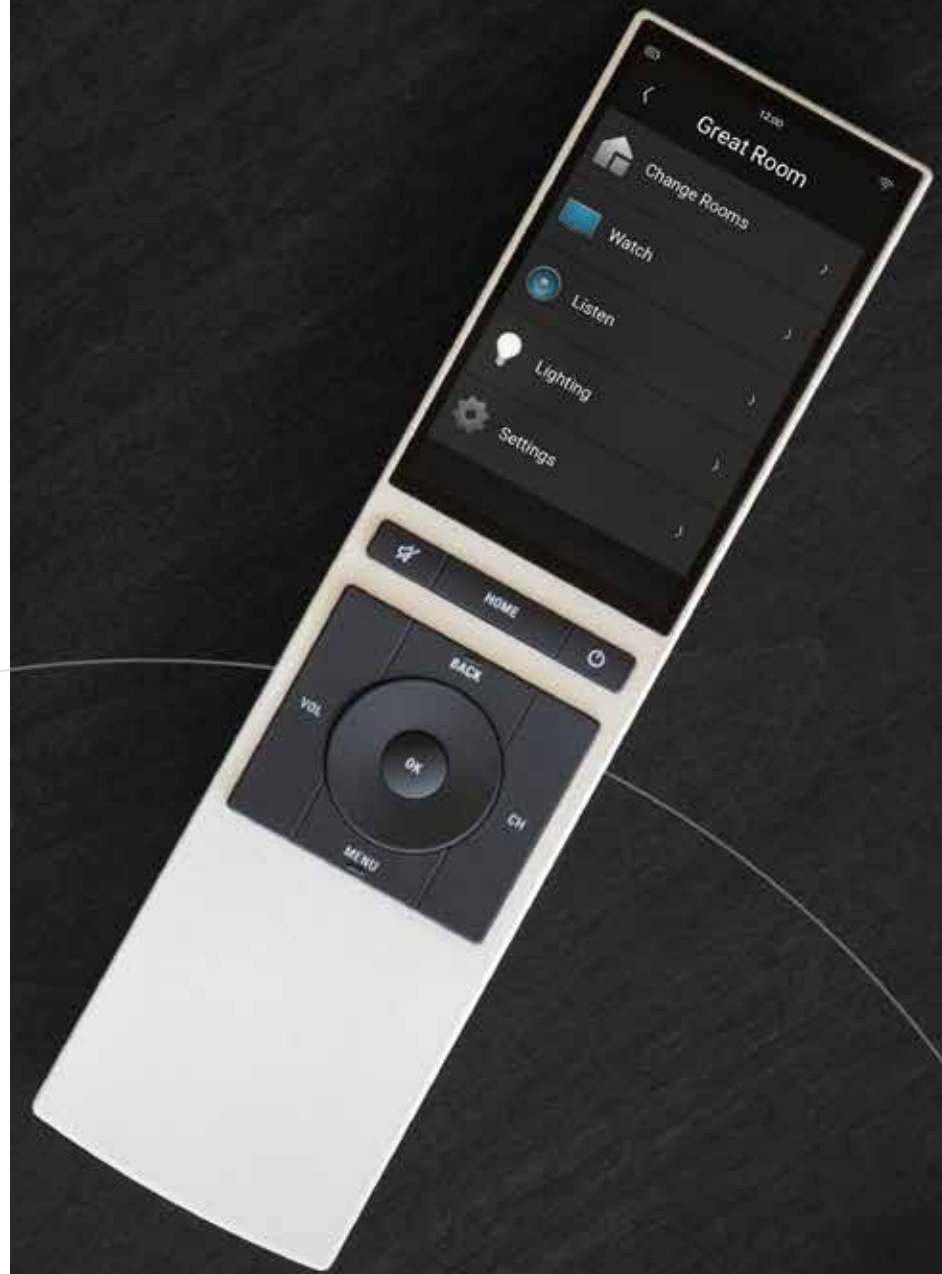

HELLO NEEO
WELCOME TO
SMART HOME OS 3

Control4®