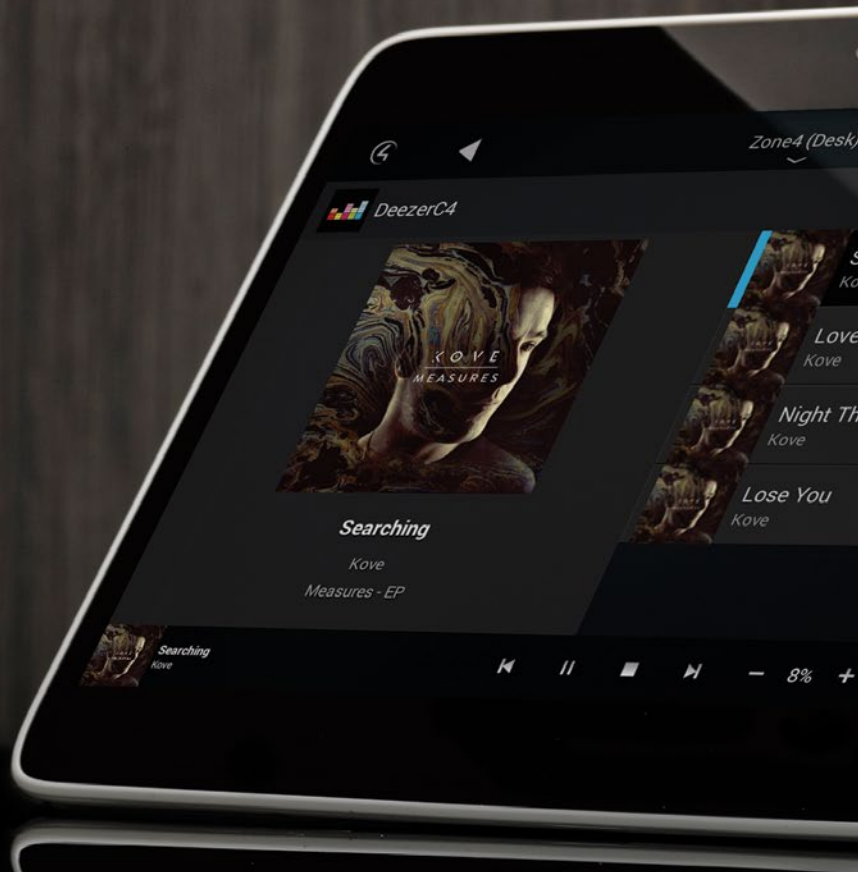

- Watch a movie or your favorite TV show with the press of a button
- Easily control your music and entertainment from all of your favorite devices, including Amazon, Apple, Heos, LG, Roku, Samsung, Sonos, Sony, and thousands more
- Enjoy millions of songs and playlists at your fingertips with native streaming services like Deezer, Pandora, Rhapsody, TIDAL and TuneIn Radio
- On-screen TV navigation is fast and responsive, easy enough for the whole family to use
- Easy to enhance your entertainment experience by adding smart lighting, climate control and intelligent security

Control4 EA-1 Tech Specs

High-performance ARM processor

Single zone of audio

Four IR and two serial outputs

Ethernet and 2.4 GHz WiFi for IP controlled devices and streaming services

EA-1
Entertainment
and Automation
Controller

HIGH-RESOLUTION MULTI-ROOM AUDIO

Stream Music Throughout The Home

Advanced audio architecture and multiple audio zones stream high-resolution music throughout the home.

- Fill every room in your house with crisp, clear 24-bit high-resolution audio
- Stream music from up to three sources simultaneously, including built-in support for AirPlay-enabled mobile devices, native streaming services, your music library or hundreds of other music devices
- Add smart lighting throughout your home for one-touch convenience, stunning ambiance and energy efficiency
- Automate your security system, door locks and garage doors for added peace-of-mind, while you're at home or away
- High-performance automation delivers personalized entertainment, and lighting experiences that can be programmed uniquely for your Smart Home