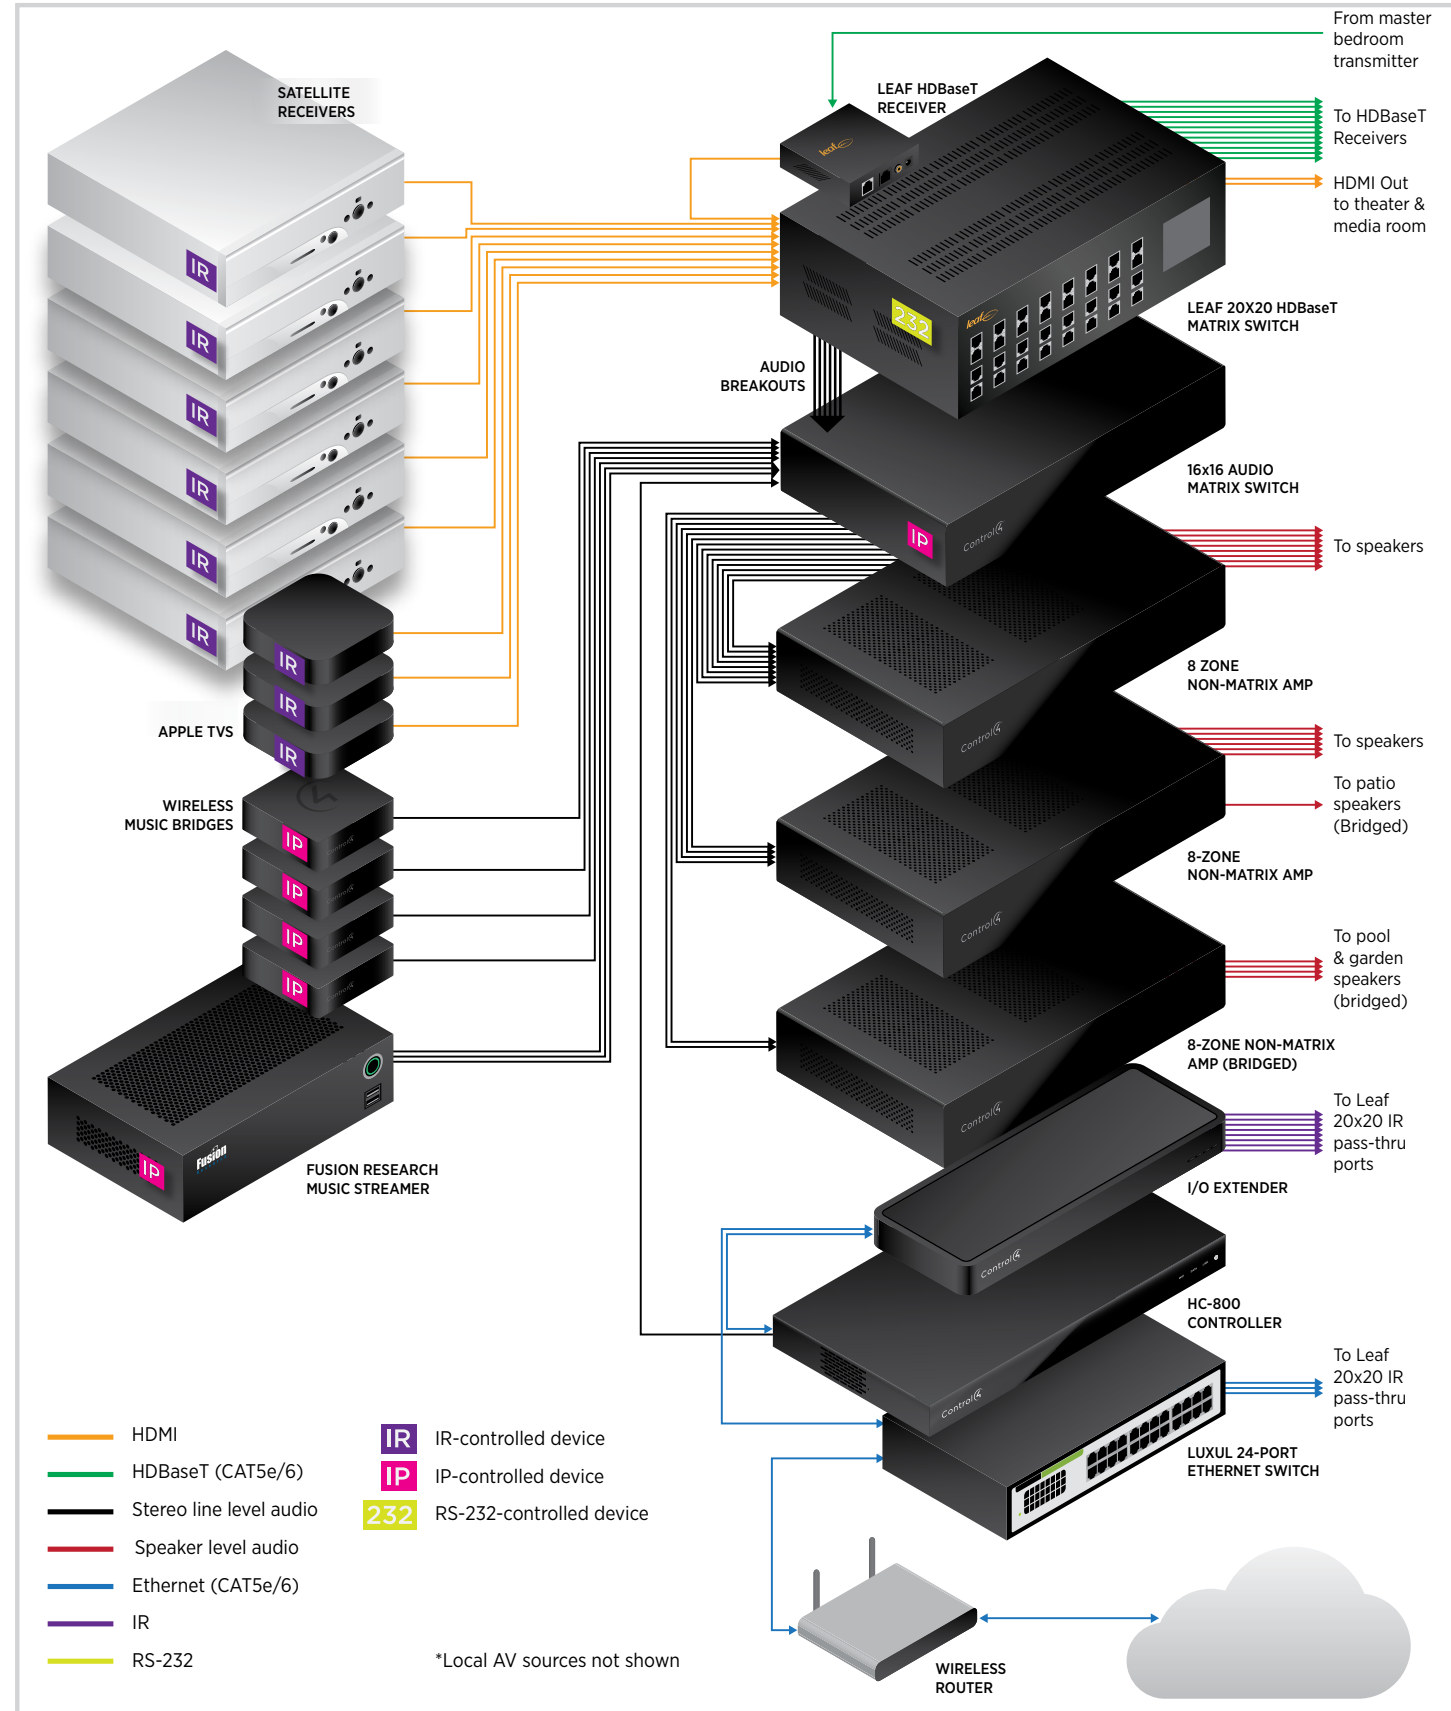

LIVING ROOM

- (1) Control4 7" Portable Touch Screen with Camera C4-TSMC7-EN-BL
- (1) Leaf HDBaseT Receiver ZLE-LTB1E
- (1) Sony STR-DA2800ES AV Receiver ZSO-STRDA2800ES
- (3) TruAudio 6.5" LCR In-Wall Speaker, each ZTR-GHT-66P
- (2) TruAudio 6.5" Surround In-Wall Speaker, each ZTR-GHT-SUR-P
- (1) TruAudio PS Series 10" Powered Subwoofer, each ZTR-PS-12
- (1) Video display

POOL HOUSE

- (1) Control4 7" Portable Touch Screen with Camera C4-TSMC7-EN-BL
- (1) Leaf HDBaseT Receiver ZLE-LTB1E
- (1) Sony STR-DA2800ES AV Receiver ZSO-STRDA2800ES
- (3) TruAudio 6.5" LCR In-Wall Speaker, each ZTR-GHT-66P
- (2) TruAudio 6.5" Surround In-Wall Speaker, each ZTR-GHT-SUR-P
- (1) TruAudio PS Series 10" Powered Subwoofer, each ZTR-PS-12
- (1) Video display

BAR

- (1) Control4 7" In-Wall Touch Screen with Camera C4-TW7CO-BL
- (1) Leaf HDBaseT Receiver ZLE-LTB1E
- (2) TruAudio 6.5" In-Ceiling Speaker, each ZTR-GC-6
- (1) Video display

Equipment Rack

BIG LIGHTING