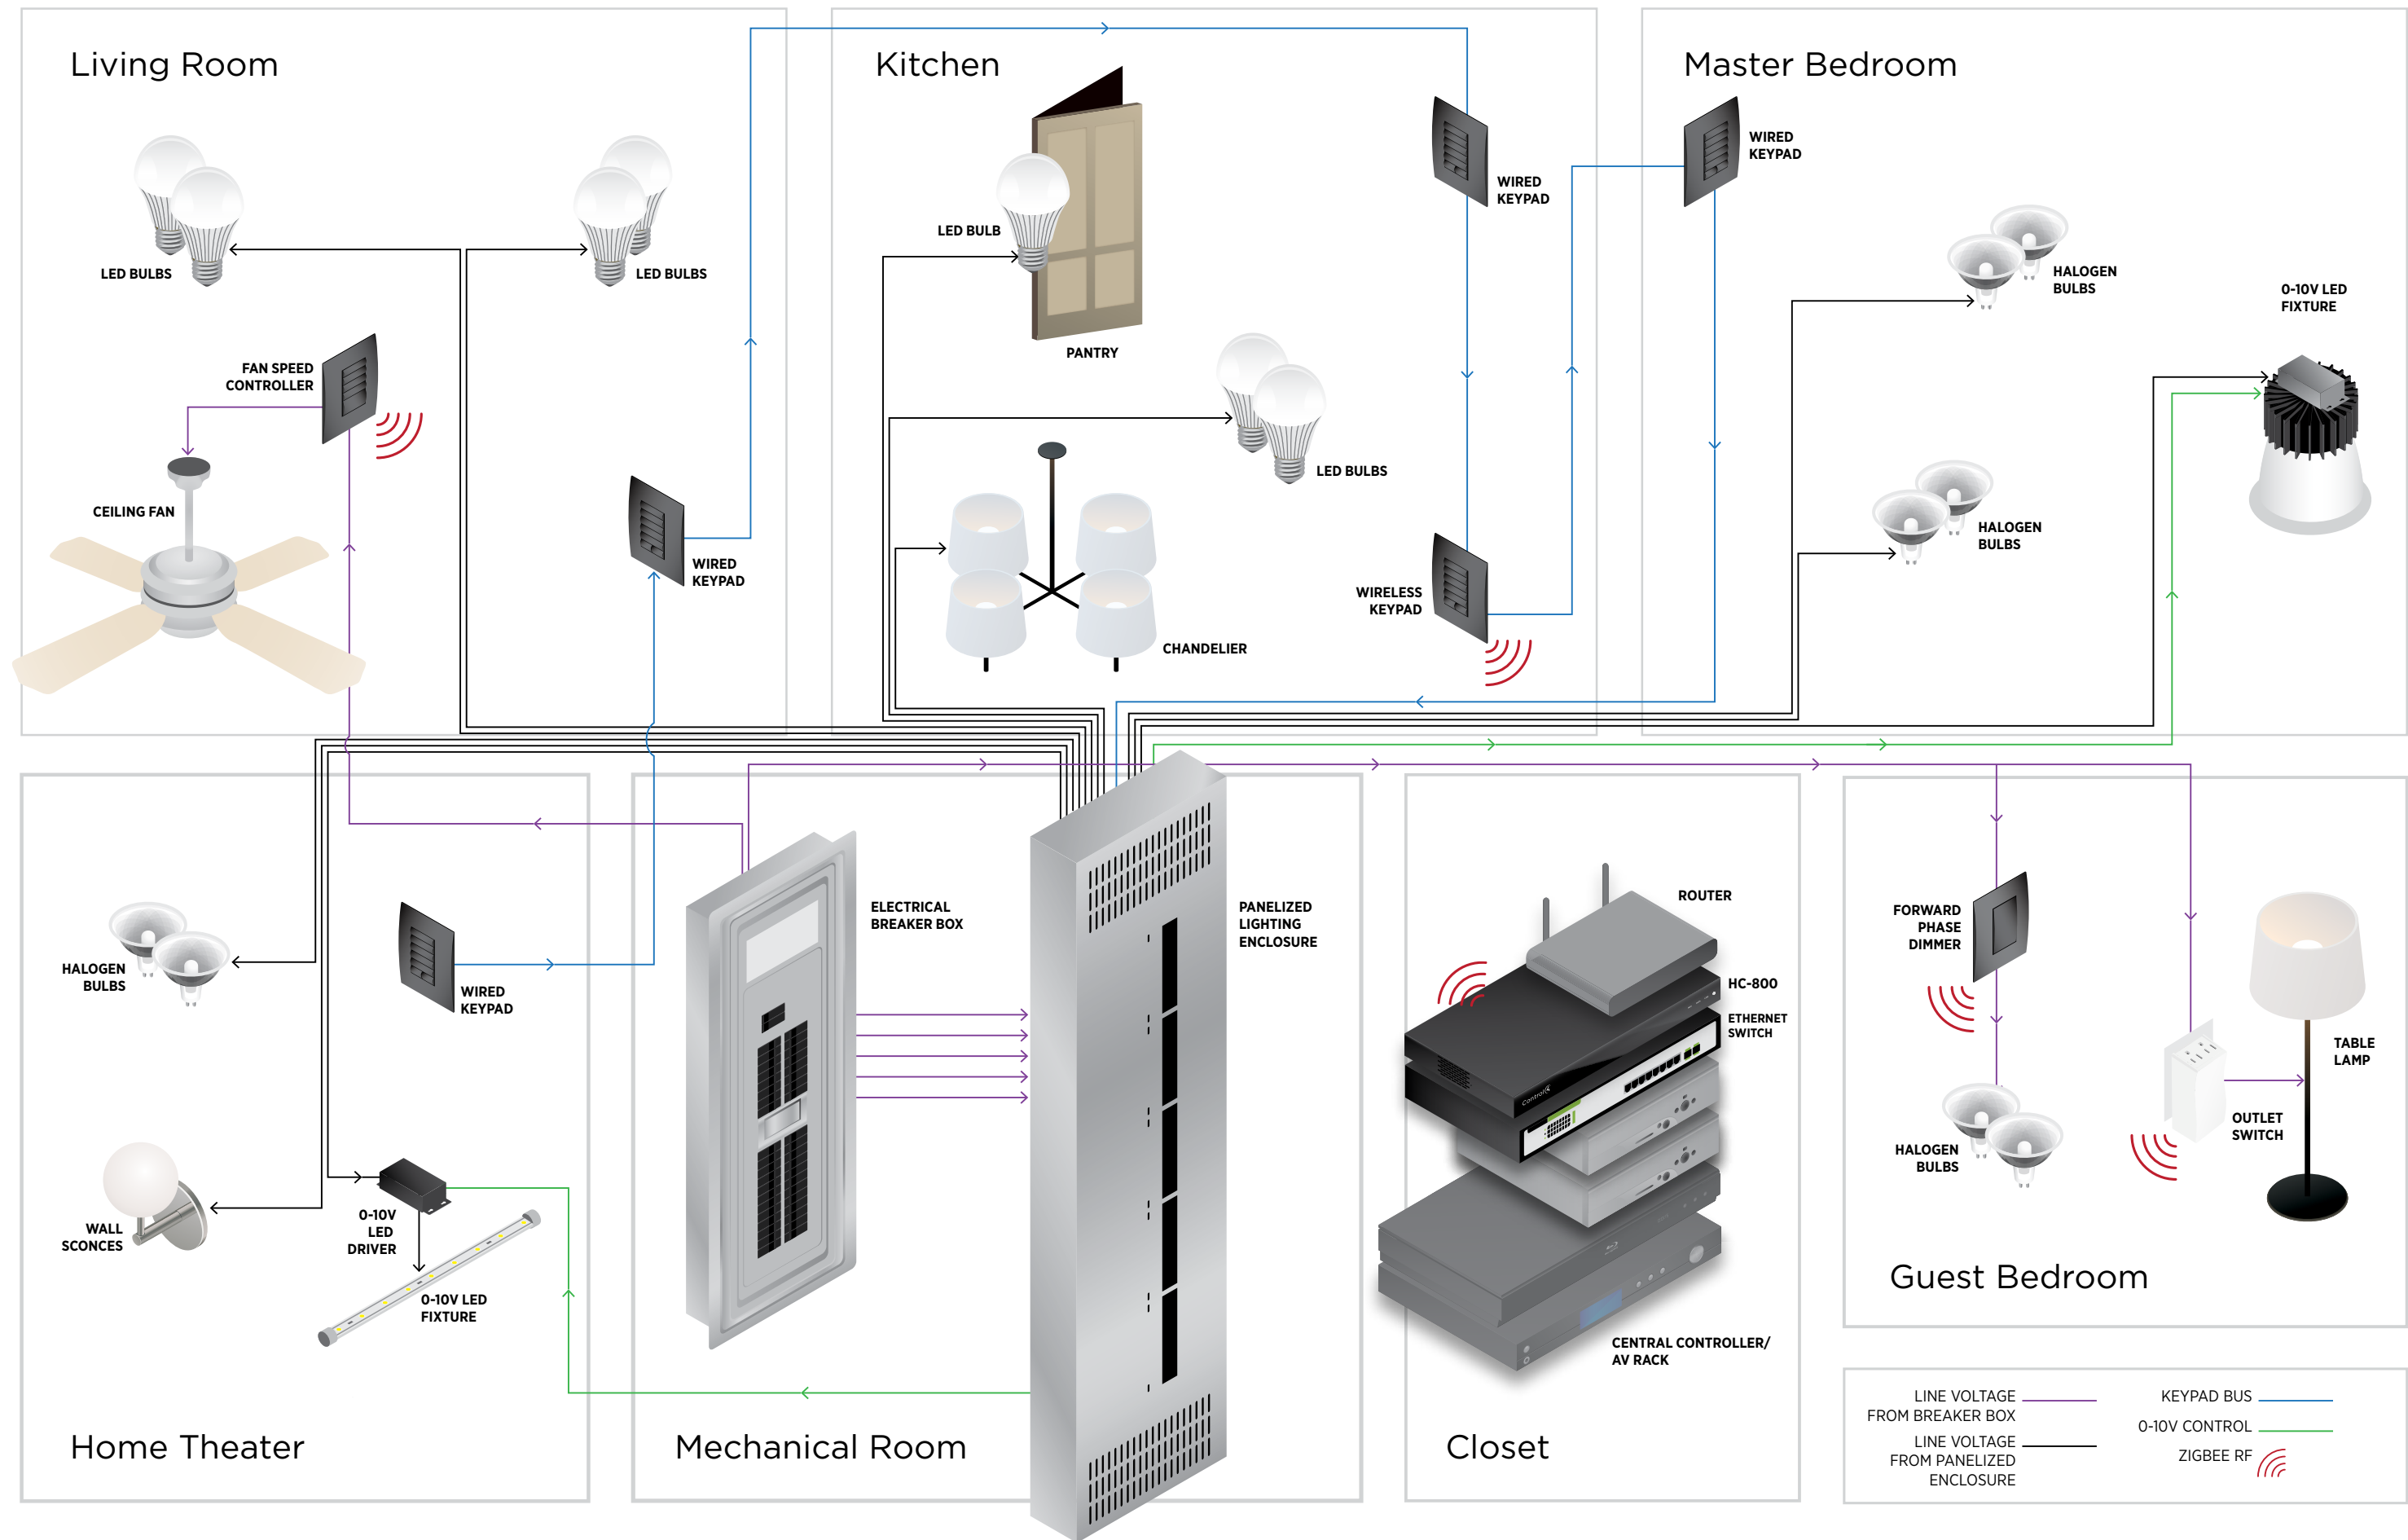

Living Room

Kitchen

Master Bedroom

HALOGEN BULBS

WIRED KEYPAD

ELECTRICAL BREAKER BOX

PANELIZED LIGHTING ENCLOSURE

ROUTER

HC-800

ETHERNET SWITCH

FORWARD PHASE DIMMER

HALOGEN BULBS

OUTLET SWITCH

TABLE LAMP

Guest Bedroom

Home Theater

0-10V LED DRIVER

0-10V LED FIXTURE

Mechanical Room

Closet

CENTRAL CONTROLLER/ AV RACK

LINE VOLTAGE FROM BREAKER BOX
LINE VOLTAGE FROM PANELIZED ENCLOSURE

KEYPAD BUS
0-10V CONTROL
ZIGBEE RF