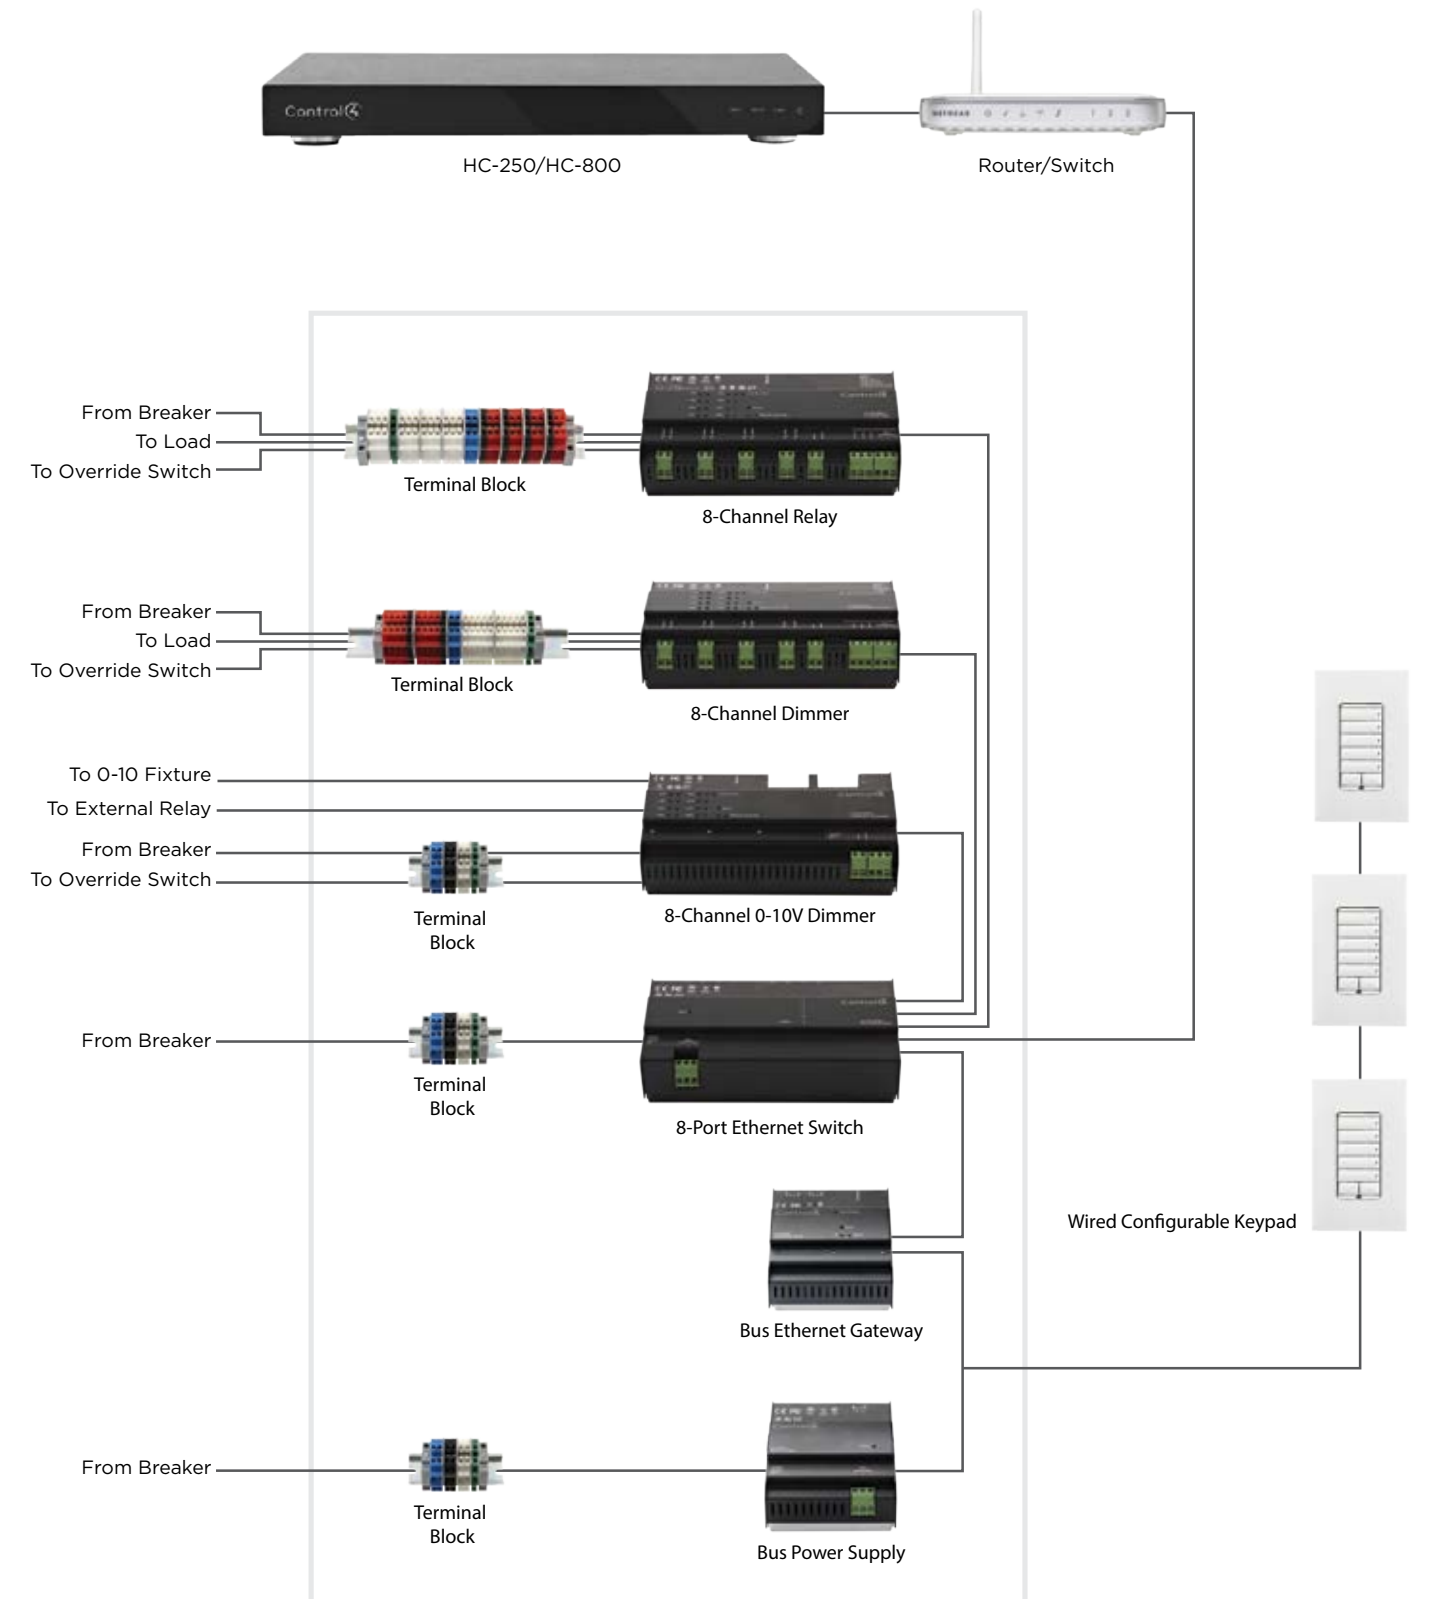

PANELIZED LIGHTING COMPONENTS