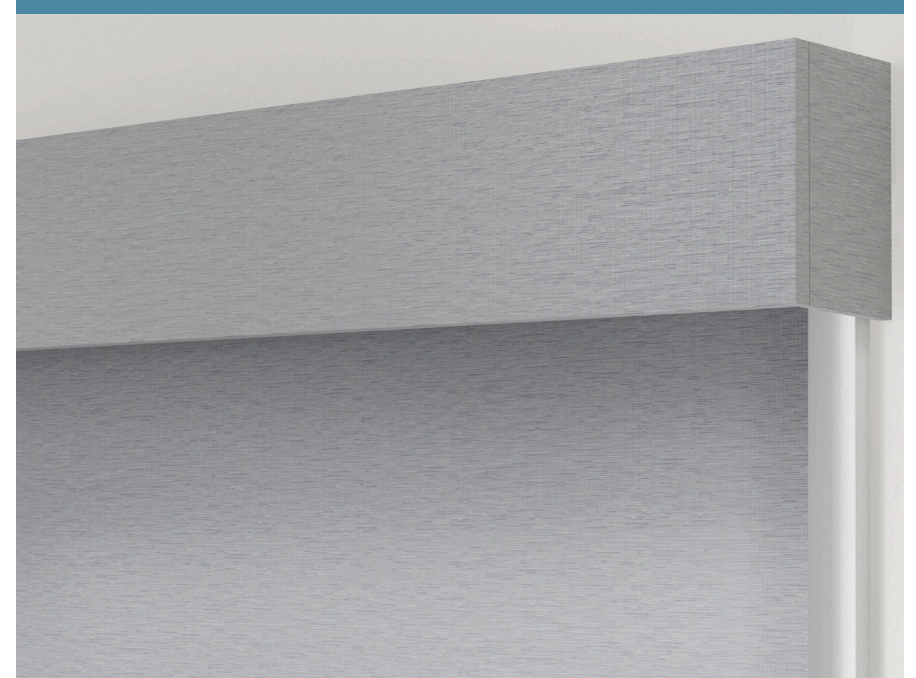

TOP TREATMENTS

SQUARE CASSETTE

Square cassette hides the roller mechanism and is available in a fabric-wrapped or non-fabric wrapped option.

CURVED CASSETTE

Curved cassette hides the roller mechanism and is available with or without a matching fabric insert. Available in medium and large.

FASCIA

Fascias feature a flat, painted profile for a clean look. Available in 3" and 4".

FABRIC CORNICE

Generous in size and gorgeous in style; available in 4", 6" and 8" heights. Optional decorative Keystone available in square or trapezoid shape.