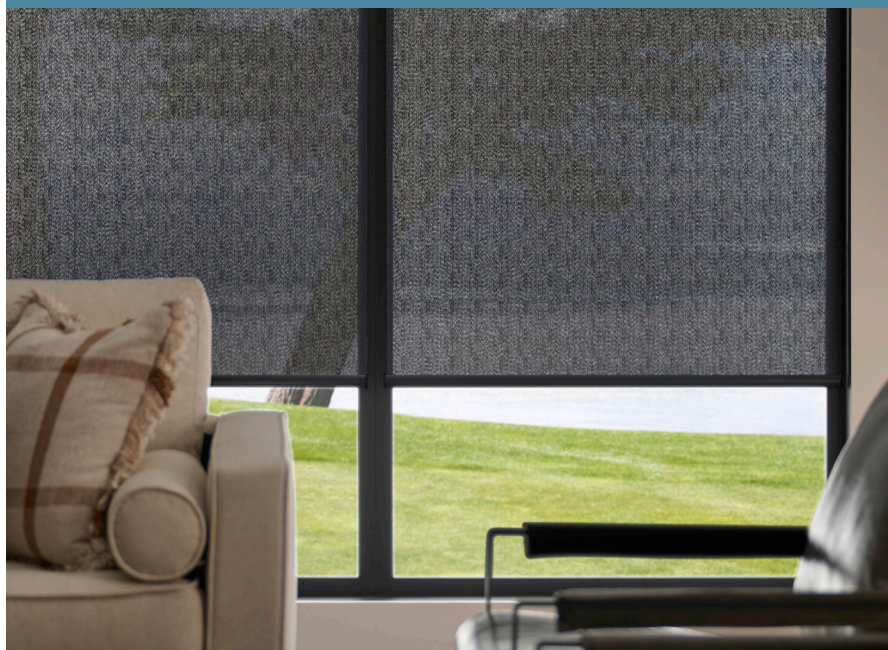

SEMI-SHEER / LIGHT FILTERING

- Semi-Sheer fabrics softly diffuse light while offering minimal privacy. Images, shapes and people can be seen with some clarity.
- Light Filtering fabrics diffuse sunlight and help reduce glare. Provides a moderate degree of privacy as only shadows will be discernible.
- Energy efficient, reduce cooling costs and lower environmental impact.
- Gain more control over light levels in your space.