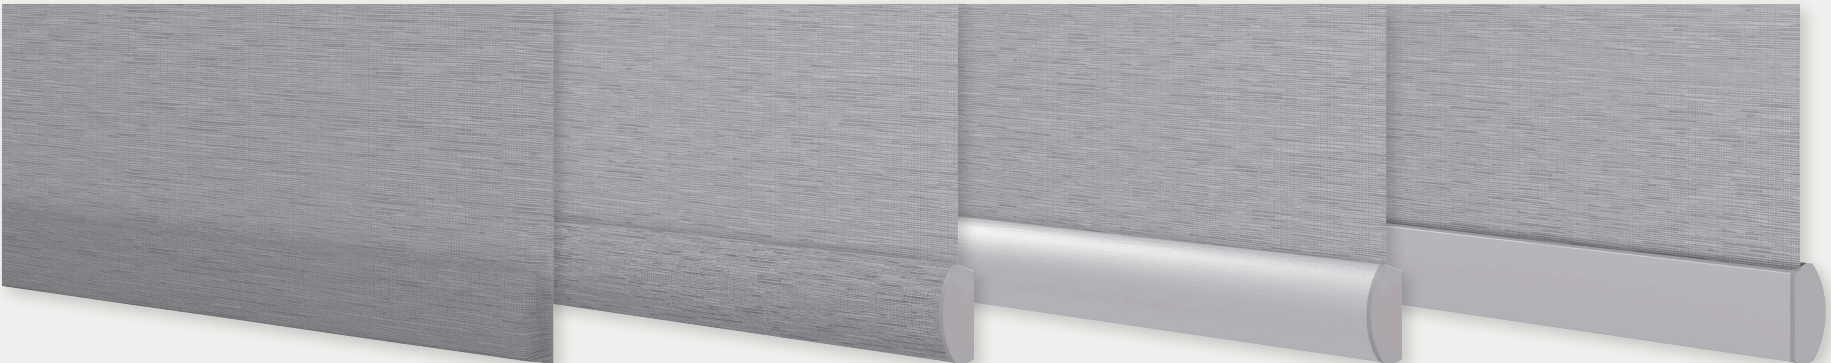

BOTTOMRAILS

*Heat-Sealed Hem Bar
Standard on most patterns*

*Omni-Curved
Fabric-Wrapped*

*Omni-Curved
Non-Fabric Wrapped*

*Omni-Flat
Non-Fabric Wrapped Only*