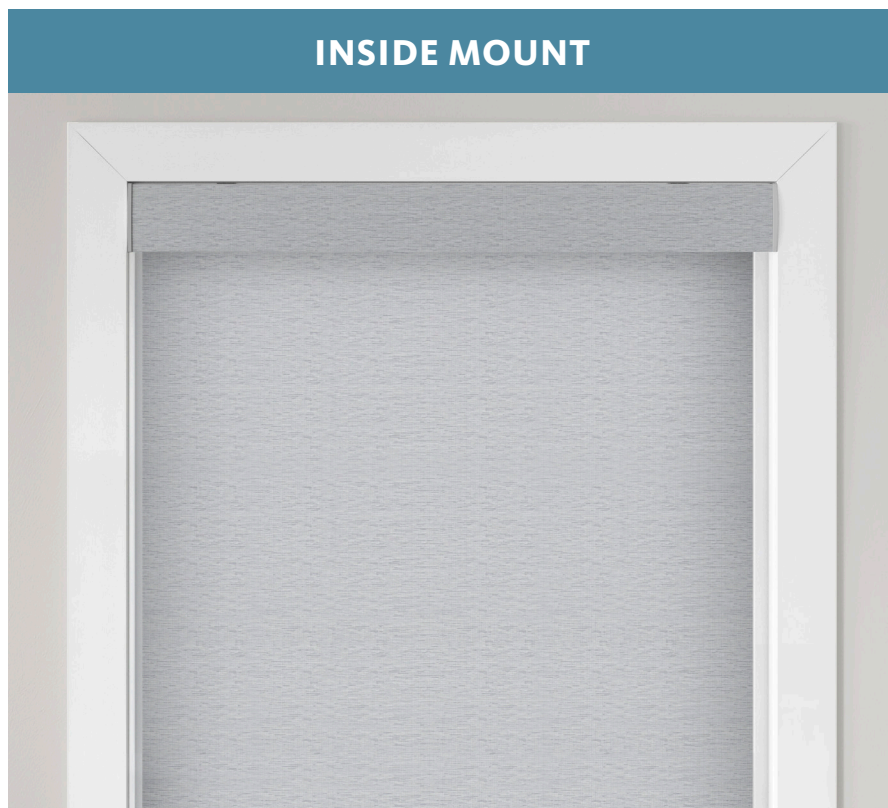

MOUNTING OPTIONS

INSIDE MOUNT

Specify inside mount if your window has the proper depth.