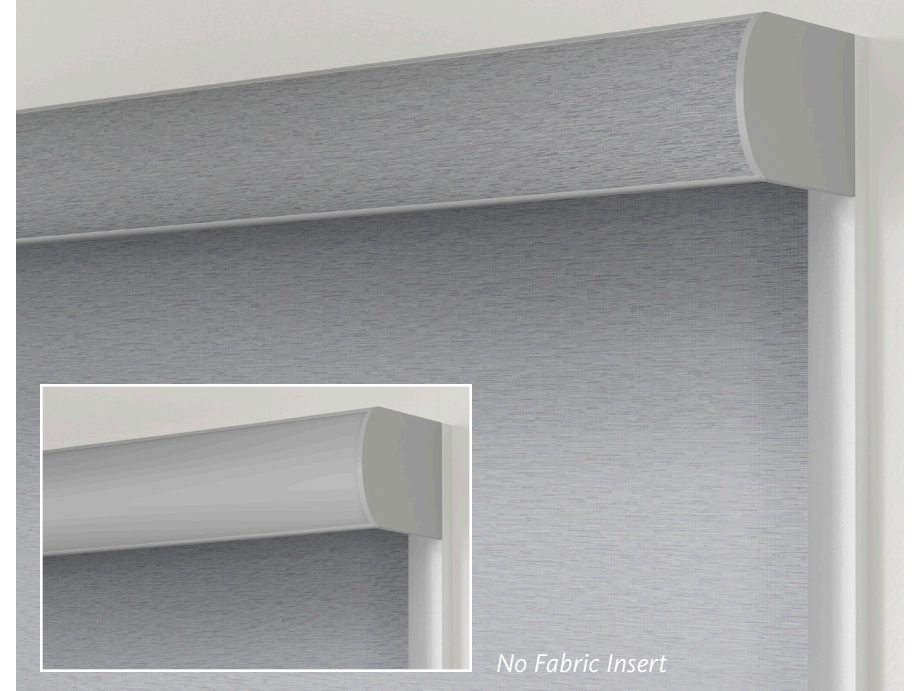

TOP TREATMENTS

SQUARE CASSETTE

Square cassette hides the roller mechanism and is available in a fabric-wrapped or non-fabric wrapped option.

CURVED CASSETTE

Curved cassette hides the roller mechanism and is available with or without a matching fabric insert. Available in medium and large.