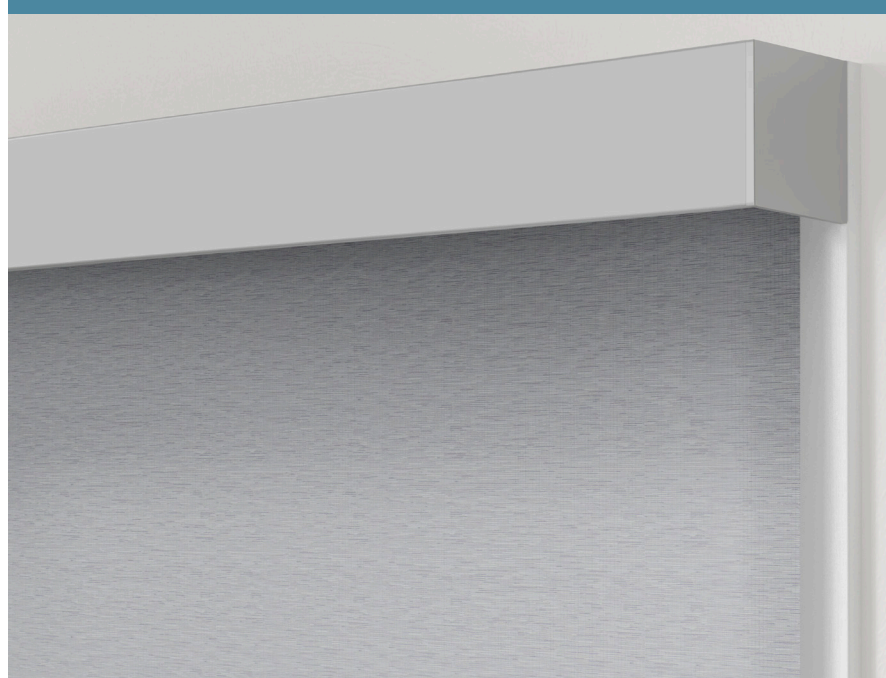

FASCIA

Fascias feature a flat, painted profile for a clean look. Available in 3" and 4".