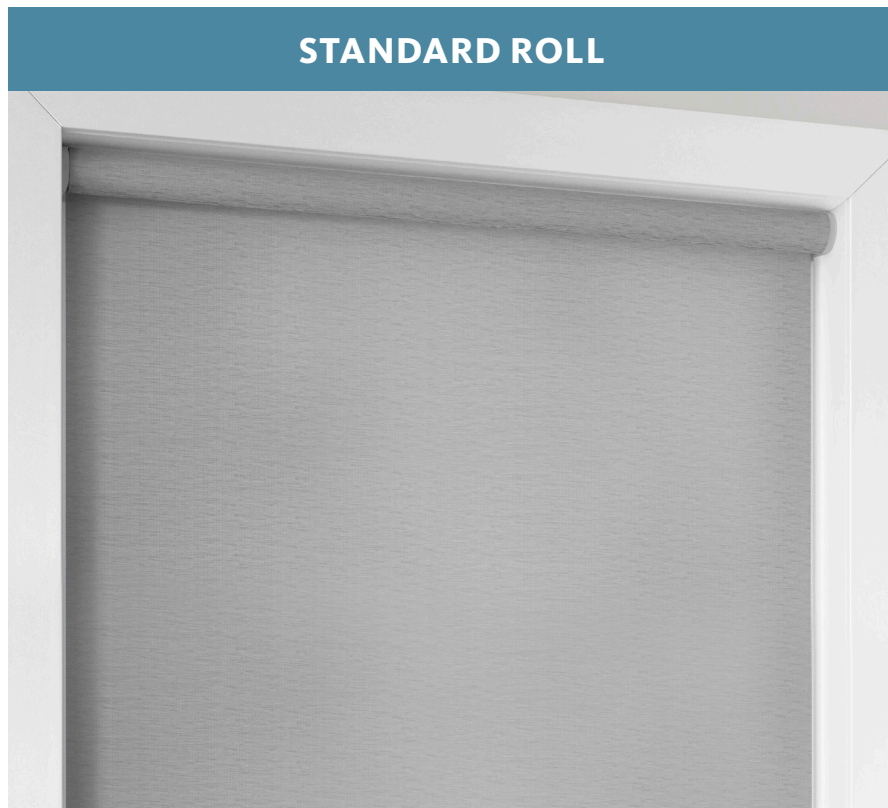

ROLL DIRECTION OPTIONS

STANDARD ROLL

Comes standard and has no valance or top treatment. Reduces light gaps as it rolls close to the glass.

REVERSE ROLL

Shade rolls in a reverse direction away from the glass to conceal roll and roller mechanism.