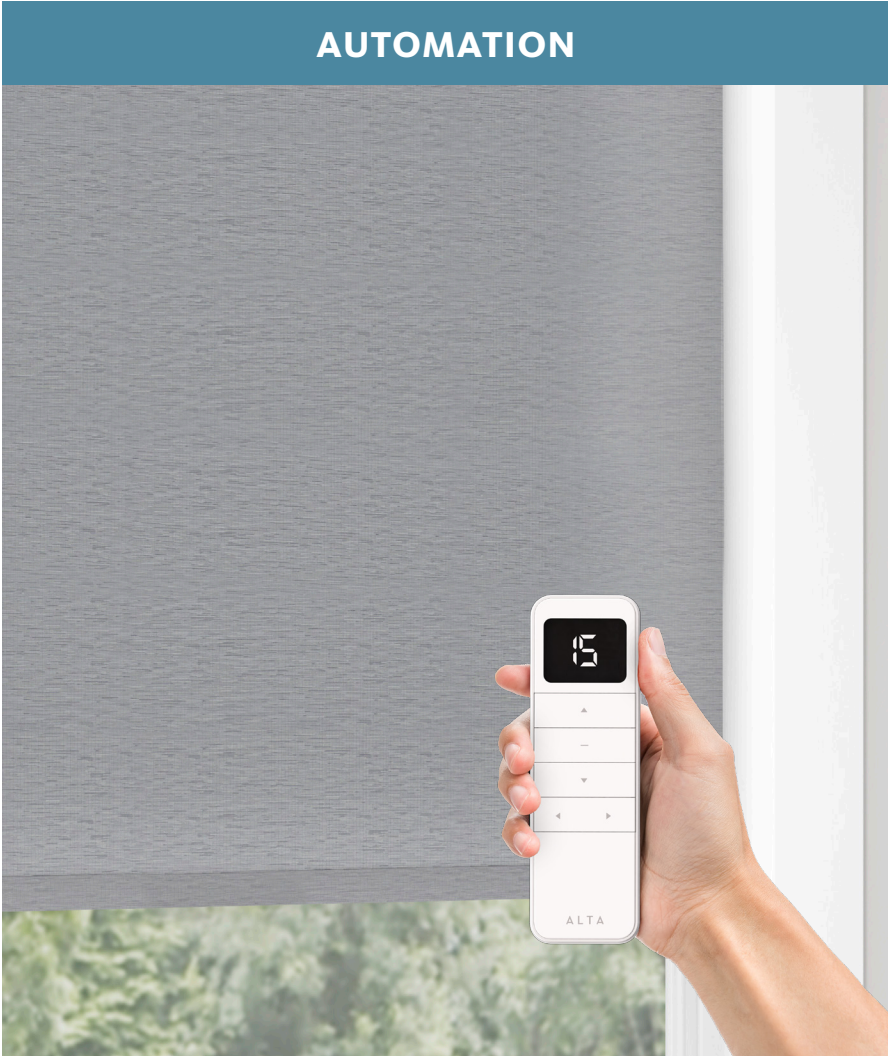

AUTOMATION

The ultimate in ease and convenience, our automated systems control all of your shades with a remote, an app on your smart device, or even your voice.

POWERWAND

The PowerWand lifts and lowers shades with the touch of a button. PowerWand is affordable and rechargeable, too.