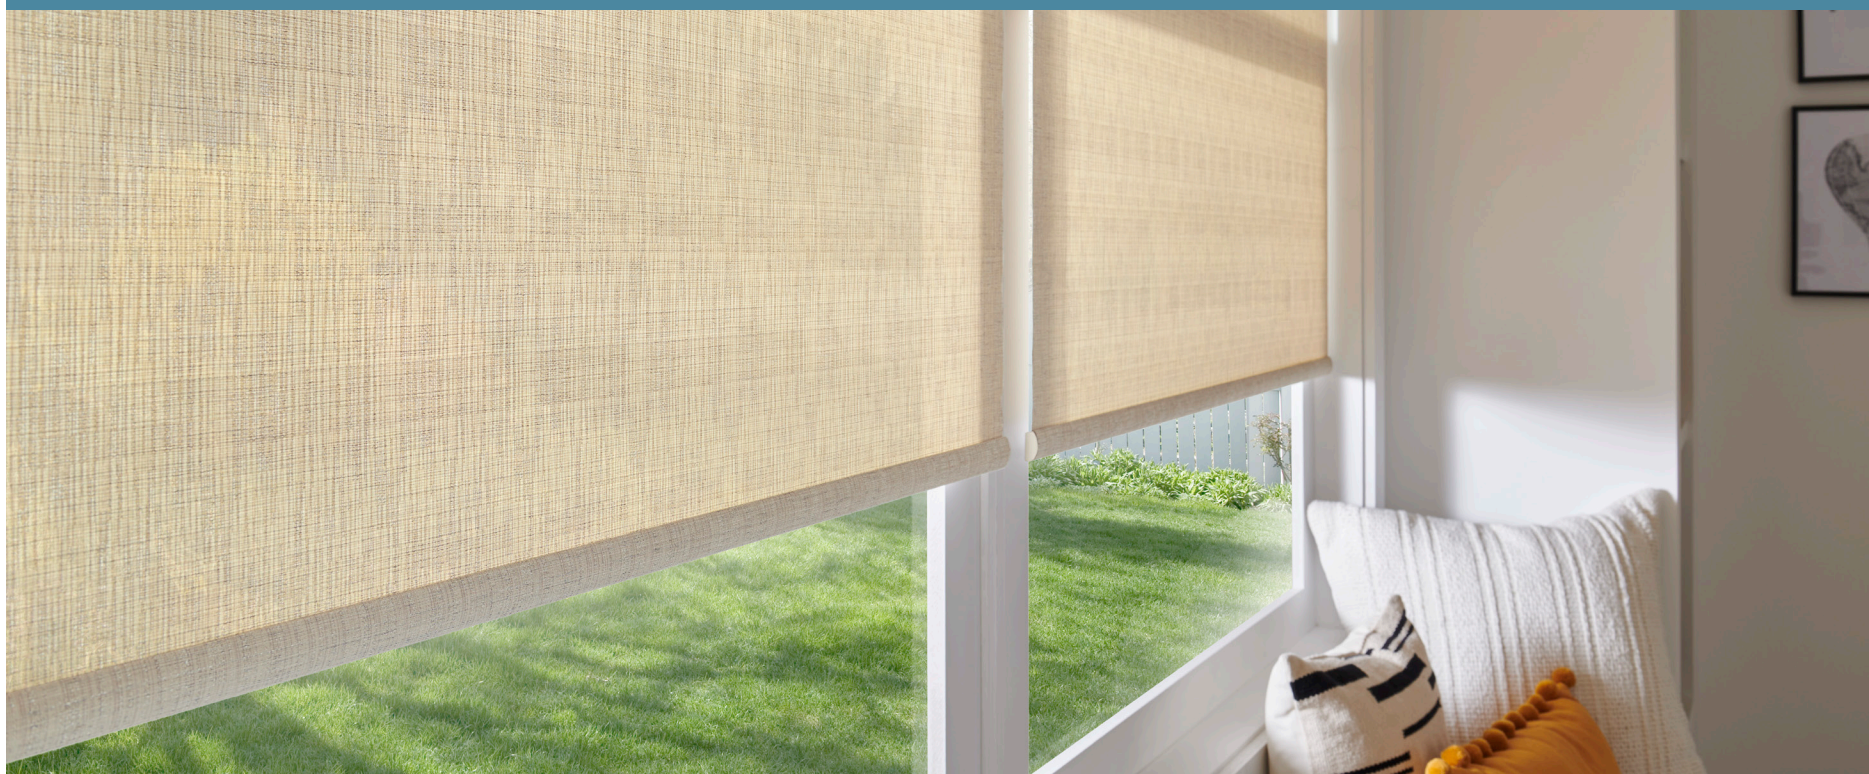

FABRIC TEXTURES

- Sea grass and linen textures echo natural beauty.
- Intricately woven mesh makes a statement.
- Diffuses or completely blocks light with flair.
- Add aesthetic appeal with a range of materials and opacities.