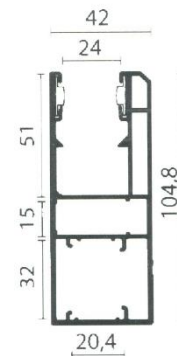

### Specifications:

Nominal Thickness	14 mm
Surface area (exposed height)	55 mm
Weight per square meter	5.5 kg
Maximum size	12.0 m <sup>2</sup>
Slats per meter	18

Slats are **vented**: light control or **unvented**: spring use.

**Box size** is determined by **Guiderail height**

165 mm	0 - 90 cm
180 mm	91 - 120 cm
205 mm	121 - 160 cm
250 mm	161 - 300 cm
300 mm	301 + cm

Curtain Colors: white, brown, alumetalic, beige, cream, and grey

### Extruded Aluminum Guiderails

UPH 140

UPH 240

UPH 260

UPH 250/RD

Warm in Winter

Cool in Summer

Security all Year Long