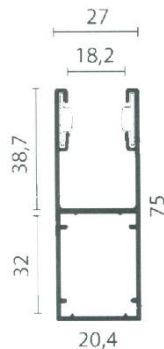

Alulux CD 200

Double walled roll formed aluminum profile with CFC free polyurethane foam core. Multiple stove enamel coating on polyester resin with structural finish.

Specifications:

Nominal Thickness	14 mm
Surface area (exposed height)	55 mm
Weight per square meter	5.5 kg
Maximum size	12.0 m²
Slats per meter	18

Slats are **vented**: light control or **unvented**: spring use.

Box size is determined by **Guiderail height**

165 mm	0 - 90 cm
180 mm	91 - 120 cm
205 mm	121 - 160 cm
250 mm	161 - 300 cm
300 mm	301 + cm

Curtain Colors: white, brown, alumetalic, beige, cream, and grey

Box/Guiderail Colors: white, brown, alumetalic, beige

Extruded Aluminum Guiderails

UPH 140

UPH 240

Warm in Winter

Cool in Summer

Security all Year Long