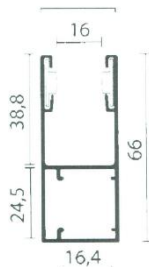

Extruded Aluminum Guiderails

UPH 140