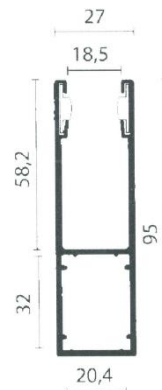

Alulux CD 200

Double walled roll formed aluminum profile with CFC free polyurethane foam core. Multiple stove enamel coating on polyester resin with structural finish.

Specifications:

Nominal Thickness	14 mm
Surface area (exposed height)	55 mm
Weight per square meter	5.5 kg
Maximum size	12.0 m²
Slats per meter	18

Slats are **vented**: light control or **unvented**: spring use.

Box size is determined by **Guiderail height**

165 mm	0 - 90 cm
180 mm	91 - 120 cm
205 mm	121 - 160 cm
250 mm	161 - 300 cm
300 mm	301 + cm

Curtain Colors: white, brown, alumetalic, beige, cream, and grey

Box/Guiderail Colors: white, brown, alumetalic, beige

Extruded Aluminum Guiderails

UPH 140

UPH 260

Warm in Winter

Cool in Summer

Security all Year Long