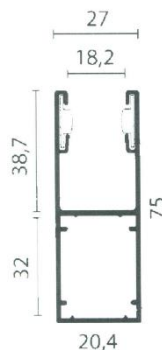

Alulux CD 200 Ultra

Double walled roll formed aluminum profile with CFC free polyurethane *Ultra hard* foam core. Multiple stove enamel coating on polyester resin with structural finish.

Specifications:

Nominal Thickness	14 mm
Surface area (exposed height)	55 mm
Weight per square meter	7.7 kg
Maximum size	12.0 m²
Slats per meter	18

Box size is determined by Guiderail height

165 mm	0 - 90 cm
180 mm	91 - 120 cm
205 mm	121 - 160 cm
250 mm	161 - 300 cm
300 mm	301 + cm

Curtain Colors: alumetalic

Box/Guiderail Colors: white, brown, alumetalic, beige

Extruded Aluminum Guiderails

UPH 140

UPH 240

Warm in Winter

Cool in Summer

Security all Year Long