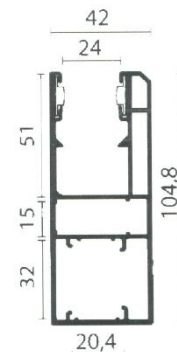

Alulux CD 200 Ultra

Double walled roll formed aluminum profile with CFC free polyurethane *Ultra hard* foam core. Multiple stove enamel coating on polyester resin with structural finish.

Specifications:

Nominal Thickness	14 mm
Surface area (exposed height)	55 mm
Weight per square meter	7.7 kg
Maximum size	12.0 m²
Slats per meter	18

Box size is determined by Guiderail height

165 mm	0 - 90 cm
180 mm	91 - 120 cm
205 mm	121 - 160 cm
250 mm	161 - 300 cm
300 mm	301 + cm

Curtain Colors: alumetalic

Box/Guiderail Colors: white, brown, alumetalic, beige

Extruded Aluminum Guiderails

UPH 140

UPH 250/RD

Warm in Winter

Cool in Summer

Security all Year Long