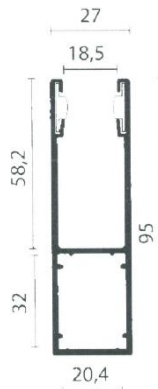

Alulux CD 200 Ultra

Double walled roll formed aluminum profile with CFC free polyurethane *Ultra hard* foam core. Multiple stove enamel coating on polyester resin with structural finish.

Specifications:

Nominal Thickness	14 mm
Surface area (exposed height)	55 mm
Weight per square meter	7.7 kg
Maximum size	12.0 m²
Slats per meter	18

Box size is determined by Guiderail height

165 mm	0 - 90 cm
180 mm	91 - 120 cm
205 mm	121 - 160 cm
250 mm	161 - 300 cm
300 mm	301 + cm

Curtain Colors: alumetalic

Box/Guiderail Colors: white, brown, alumetalic, beige

Extruded Aluminum Guiderails

UPH 140

UPH 260

Warm in Winter

Cool in Summer

Security all Year Long