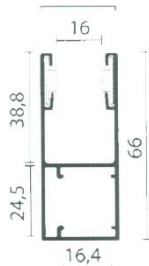

Extruded Aluminum Guiderails

UPH 140