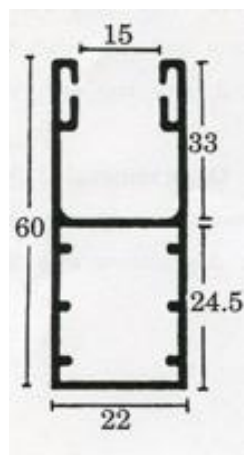

Nominal Thickness	8.7 mm
Surface area (exposed height)	40 mm
Weight per square meter	4.8 kg
Maximum size	3.5 x 2.2 m
Slats per meter	25

Slats are **vented**: light control or **unvented**: spring use.

Box size is determined by Guiderail height

137 mm	0 - 80 cm
165 mm	81 - 148 cm
180 mm	149 - 185 cm
205 mm	186 - 265 cm

Curtain Colors: white, brown, alumetalic, grey, beige, cream, woodgrain

Box/Guiderail Colors: white, brown, alumetalic, beige

Extruded Aluminum Guiderails: Canadian & German