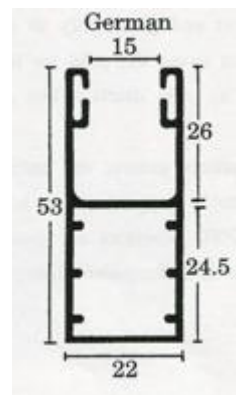

Nominal Thickness	8.7 mm
Surface area (exposed height)	40 mm
Weight per square meter	4.8 kg
Maximum size	3.5 x 2.2 m
Slats per meter	25

Slats are **vented**: light control or **unvented**: spring use.

Box size is determined by Guiderail height

137 mm	0 - 80 cm
165 mm	81 - 148 cm
180 mm	149 - 185 cm
205 mm	186 - 265 cm

Curtain Colors: white, brown, alumetalic, grey, beige, cream, woodgrain

Box/Guiderail Colors: white, brown, alumetalic, beige

Extruded Aluminum Guiderails: Canadian & German