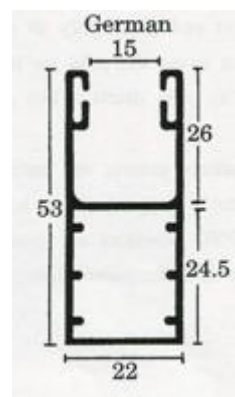

Box size is determined by Guiderail height

137 mm	0 - 80 cm
165 mm	81 - 148 cm
180 mm	149 - 185 cm
205 mm	186 - 265 cm

Curtain Colors: white, brown, alumetalic, beige

Box/Guiderail Colors: white, brown, alumetalic, beige

Extruded Aluminum Guiderails: Canadian & German