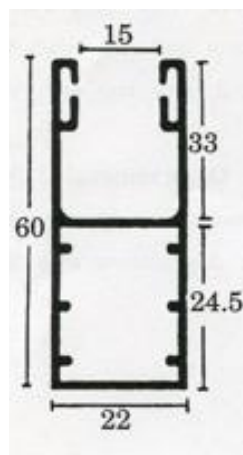

Box size is determined by Guiderail height

137 mm	0 - 80 cm
165 mm	81 - 148 cm
180 mm	149 - 185 cm
205 mm	186 - 265 cm

Curtain Colors: white, brown, alumetalic, beige

Box/Guiderail Colors: white, brown, alumetalic, beige

Extruded Aluminum Guiderails: Canadian & German