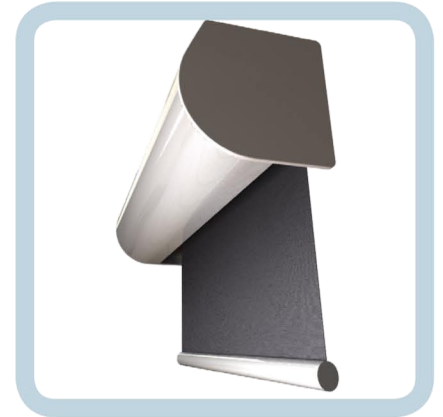

Cassettes are now back in style

QMotion® Roller Shades with Cassettes are powered by the same innovative battery saving technology used in all of our roller shades. This Cassette was designed for a soft elegant look with easy installation and design in mind.

- Fully enclosed shade system covers top and back with aluminum, and shade rises fully into cassette.
- Installation is a "snap" with simple spring installation clips.
- Curved front cover design.
- Light blocking wool pile integrated into the top for more complete finish and better light management.
- Coordinated front cover in 5 standard laminated colors. White, Black, Bronze, Tan and Silver.
- Painted or fabric wrapped hem bar.
- Easy access to batteries in the shade tube through pivoting front cover.
- Compatible with Qmotion® Automated and Qfree shades (pull tassel recommended with Qfree shades in a cassette.)
- Compatible with all QMotion® controls.
- Available on shades up to 120 inches x 96 inches, with limited fabric exceptions.

One step installation of the entire system with the cassette.